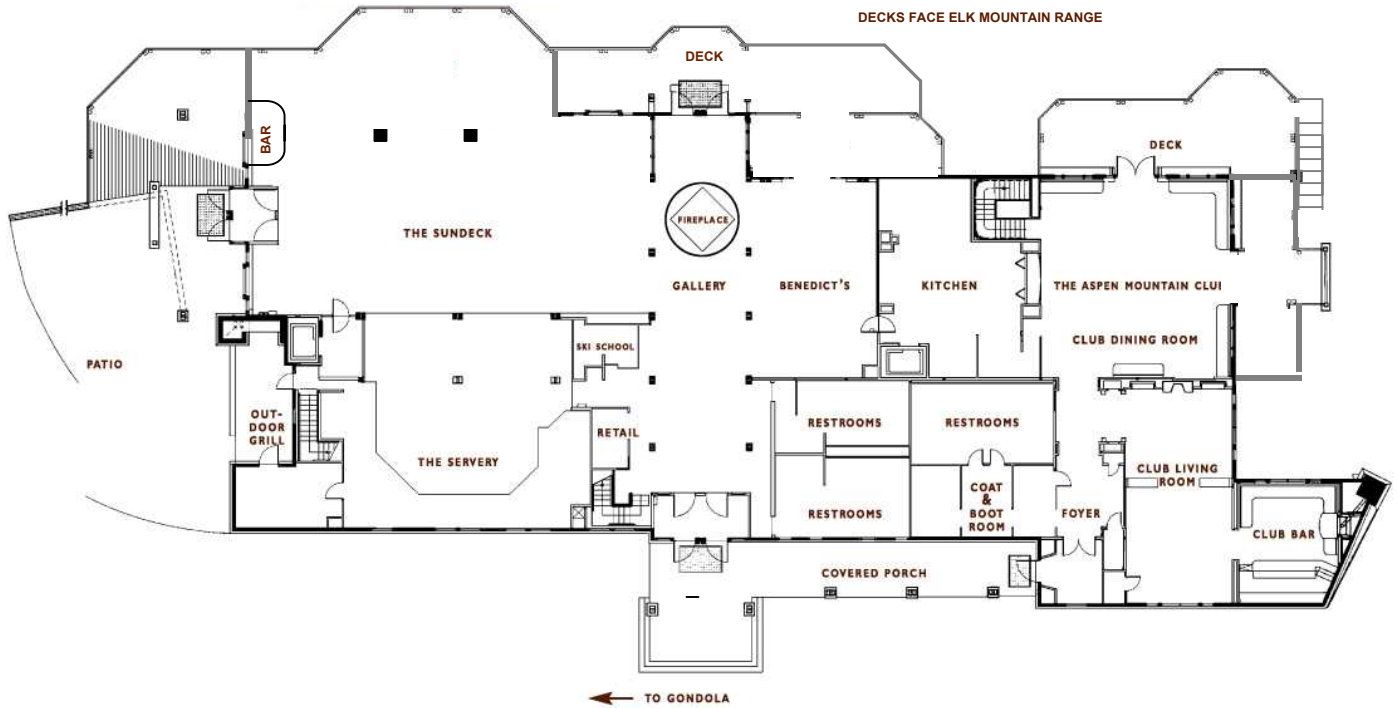

## Capacities

	<u>Reception</u>	<u>Banquet</u>	<u>Square Foot</u>
<b>Sundeck</b>			
Main Room	500	250	3916
Deck	70	-	800*
Patio	70	-	2985
<b>Benedicts</b>			
Inside	120	100	1315
Deck	70	n/a	800*
<b>Aspen Mountain Club</b>			
Dining Room	Combined:	125	1940
Living Room	200	-	1513
Deck	-	40	675

\*Shared Deck with Midway Divider