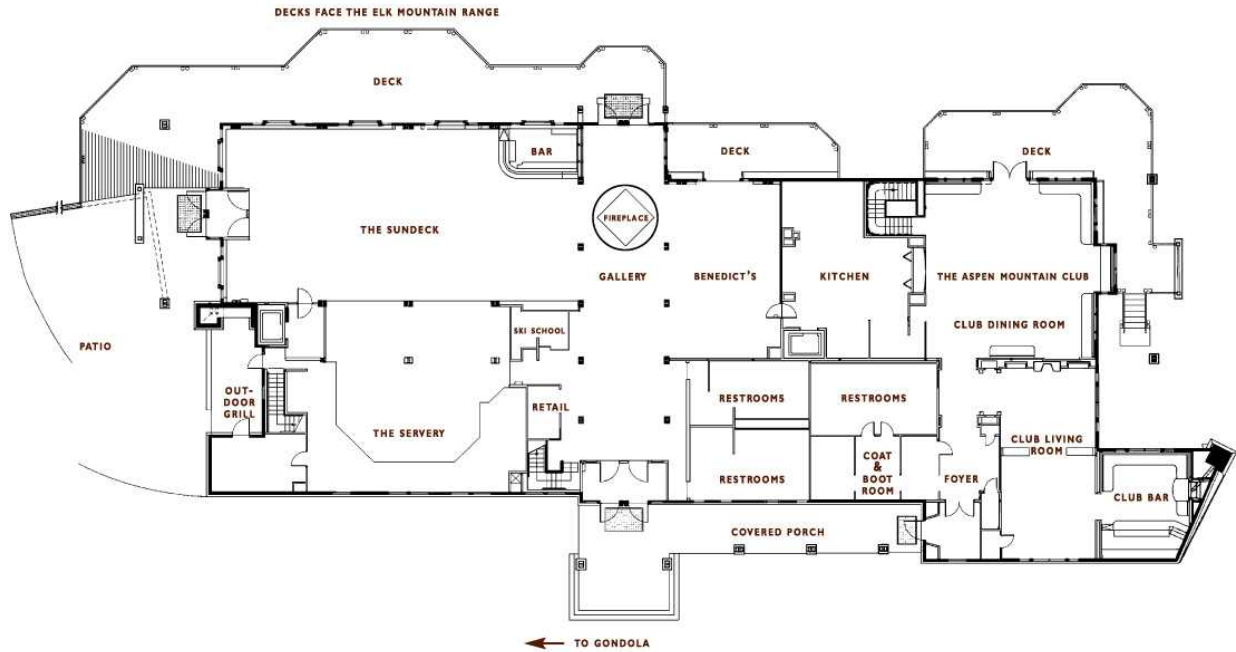

The Sundeck, Benedict's and The Aspen Mountain Club

Capacities:

	Reception	Banquet	Square Ft.
The Sundeck	500	300	3916
Patio	200	100	2,985
Benedict's	200	80	1315
Aspen Mountain Club	250	120	1940